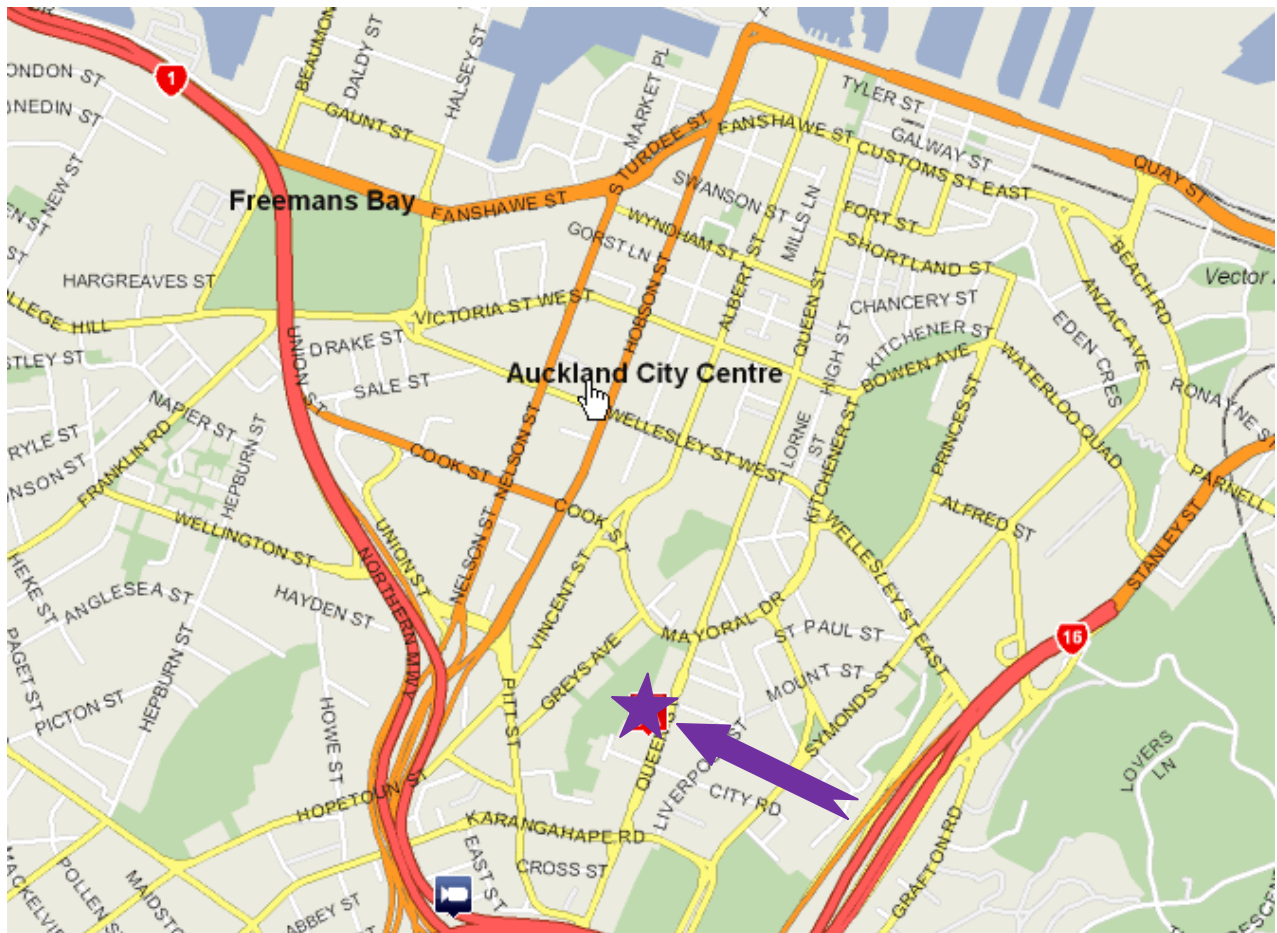

AUCKLAND

Level 8, 385 Queen Street

EXCOM Education

Level 8, 385 Queen Street, Auckland 1010

Telephone (Int'l) +64 9 913 9266 (Local) 09 913 9266

Travel by Car EXCOM Education is at the Upper end of Queen St, near City Rd

Parking Wilson Parking can be found on City Road - accessed from Queen Street

Public Transport Go to 'Britomart' Transport Centre
Walk up Queen St - a 10-15 minute walk

Bus 092 departs Britomart and heads straight up Queen Street.
Refer to maxx.co.nz