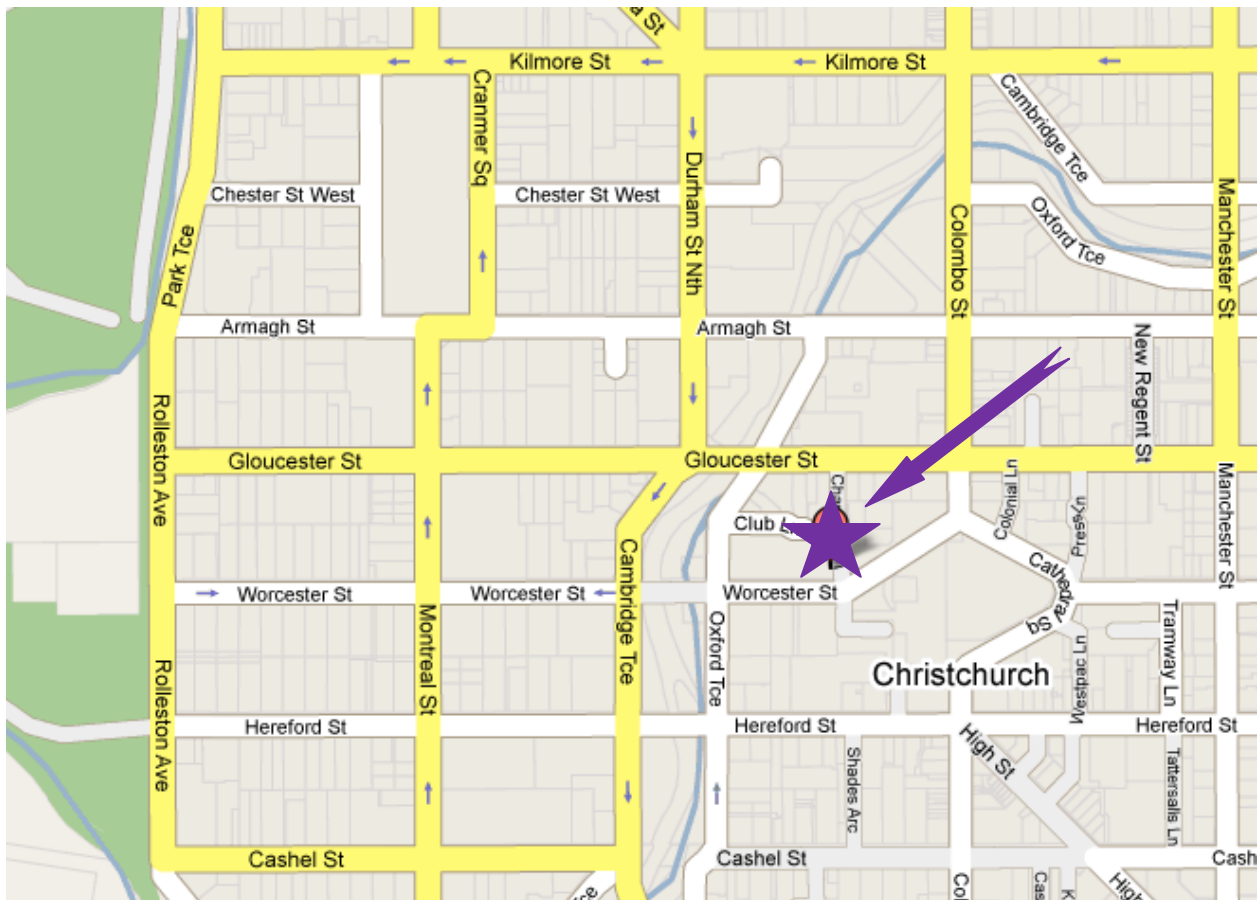

CHRISTCHURCH

Level 7, Anthony Harper House, 47 Cathedral Square

Auldhouse Computer Training
Level 7, Anthony Harper House, 47 Cathedral Square, Christchurch
Telephone (Int'l) +64 3 353 1090 (Local) 03 353 1090

Car Parking is available close to our offices in the Farmers or Rydges car parks.
The Christchurch Crowne Plaza Hotel in Kilmore Street and the Christchurch Casino in Victoria Street also offer all day parking

---

CommVault – Oceania & ASEAN Training Registrar
Tel +61 2 8197 7700 Email .. RegistrarANZ@commvault.com