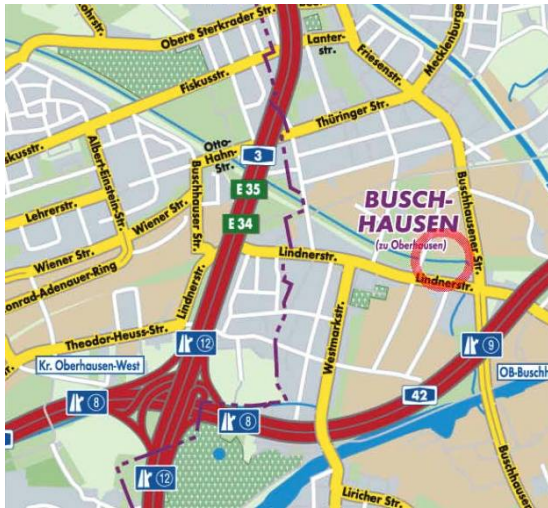

**CommVault Systems EMEA Oberhausen, Germany**

**Directions:**

Lessingstr.11, 46149 Oberhausen, Germany

Phone: +49-208-46846-0

Fax: +49-208-46846-79

(Nearest Airport: Duesseldorf)

**CommVault  
Systems GmbH**

**From Arnhem (NL):**

- At 'Oberhausener Kreuz' take direction Oberhausen A516
- Take A42 direction Dortmund
- Take Exit 'Oberhausen – Buschhausen'
- Turn left into Buschhausener Strasse
- At the third traffic light turn left into Lessingstrasse
- The CommVault office is at the very end of Lessingstrasse, left junction (Cul-de-sac)

**From Cologne or Airport Duesseldorf:**

- Take A3 direction Oberhausen
- At 'Kreuz Oberhausen-West' take A42 direction Dortmund
- Take exit 'Oberhausen – Buschhausen'
- Turn left into Buschhausener Strasse
- At the third traffic lights turn left into Lessingstrasse
- The CommVault office is at the very end of Lessingstrasse, left junction (Cul-de-sac)

**From Dortmund:**

- Take A42 direction 'Duisburg'
- Take exit 'Oberhausen – Buschhausen'
- Turn left into Buschhausener Strasse
- At the second traffic light turn left into Lessingstrasse
- The CommVault office is at the very end of Lessingstrasse, left junction (Cul-de-sac)